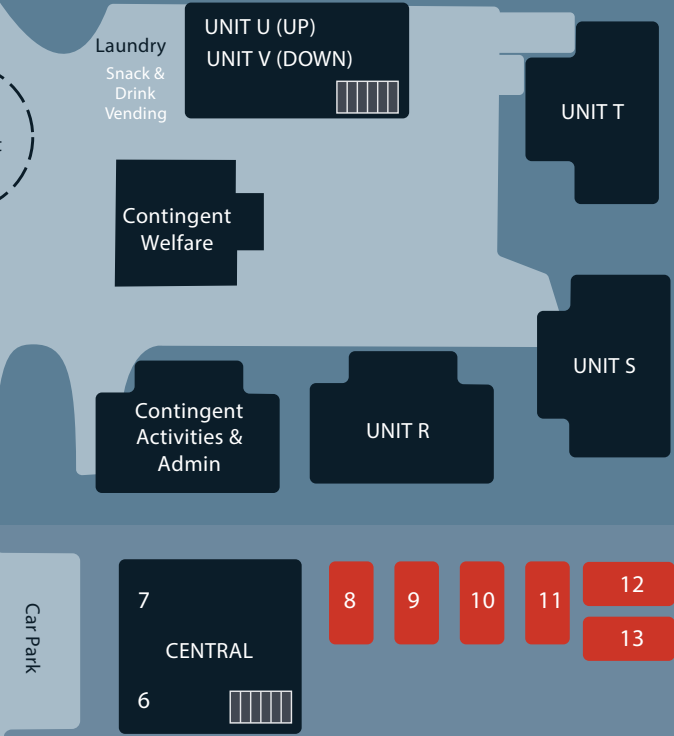

PINEWOOD LODGE

QUEENSTOWN, NZ

Skyline Gondola

SPIKES CABINS

CENTRAL CABINS

Hamilton Road