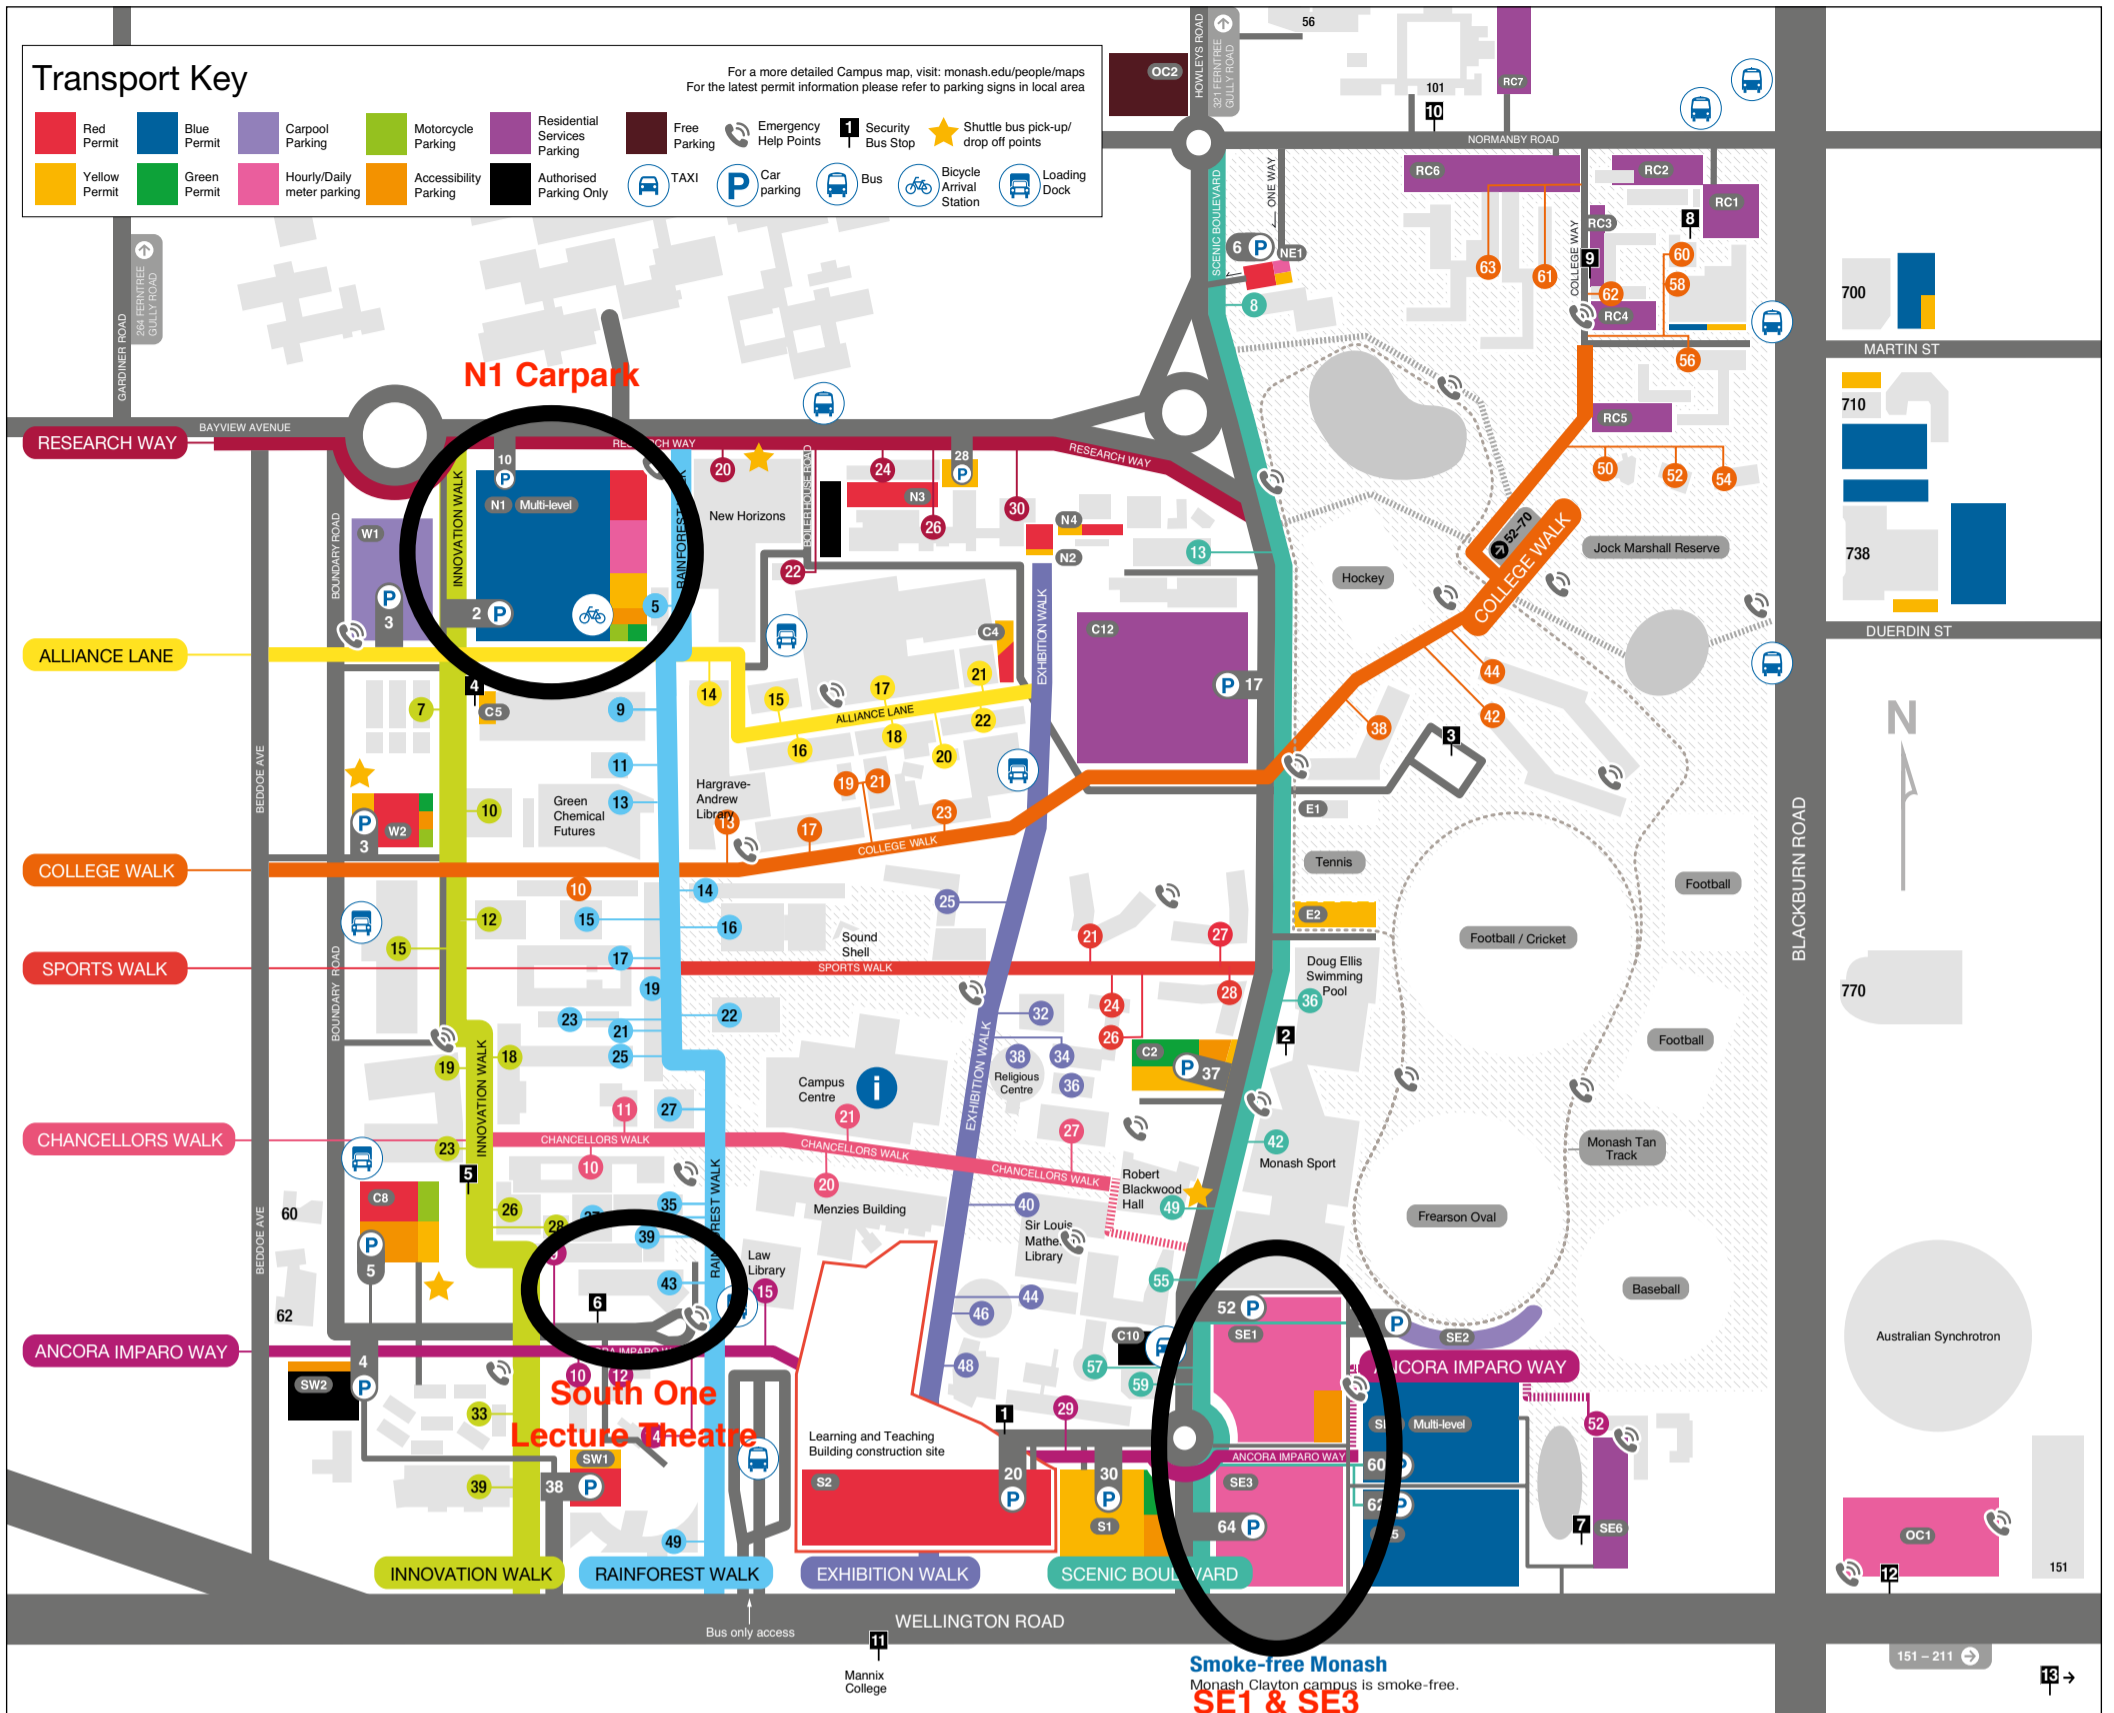

Monash University Clayton campus

Building/department name	Address
Alexander Theatre	48 Exhibition Walk
Australian Pulp and Paper Institute	15 Alliance Lane
Bicycle Arrival Station – James Gormley	5 Rainforest Walk
Biochemistry Laboratories	11 Chancellors Walk
Biological Sciences	25 Rainforest Walk
Biological Sciences Lecture Theatres S7–S8	21 Rainforest Walk
Biology	18 Innovation Walk
Boiler House	22 Research Way
Buildings and Property	26 & 30 Research Way
Campus Centre	21 Chancellors Walk
Central Science Block	19 Rainforest Walk
Chancellery Building A	27 Chancellors Walk
Chancellery Building B	36 Exhibition Walk
Chancellery Building C	34 Exhibition Walk
Chancellery Building D	26 Sports Walk
Chancellery Building E	24 Sports Walk
Chemistry	17 Rainforest Walk
Doug Ellis Swimming Pool	36 Scenic Boulevard
Education	29 Ancora Imparo Way
Earth, Atmosphere & Environment - see Mathematics	
Engineering 31	17 College Walk
Engineering 33	19 College Walk
Engineering 35	16 Alliance Lane
Engineering 36	18 Alliance Lane
Engineering 36A	20 Alliance Lane
Engineering 37	17 Alliance Lane
Engineering 69	22 Alliance Lane
Engineering 72	14 Alliance Lane
Engineering Examination Halls, EH1 – EH4	23 College Walk
Buildings and Property	26 Research Way
Faculty of Information Technology	25 Exhibition Walk
Faculty of Medicine Offices	43 Rainforest Walk
Faculty Teaching – MBBS	27 Rainforest Walk
First Year Biology	23 Rainforest Walk
Green Chemical Futures	13 Rainforest Walk
Hargrave-Andrew Library	13 College Walk
Information Services	44 Exhibition Walk
Japanese Studies Centre	12 Ancora Imparo Way
Jock Marshall Reserve	
Environmental Laboratories	52 College Walk
John Monash Science School	39 Innovation Walk
Krongold Centre	57 Scenic Boulevard
Law Building	15 Ancora Imparo Way
Law Library	15 Ancora Imparo Way
Mathematics & Earth, Atmosphere and Environment	9 Rainforest Walk
Medicine A	37 Rainforest Walk